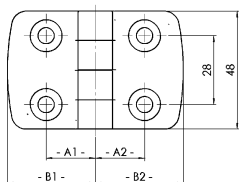

Charnières et pièces de fixation

- ↳ Charnières en plastique
- ↳ Charnière 35 en plastique
- ↳ Non-démontable

Hinges and Fittings

- ↳ Plastic Hinges
- ↳ Plastic Combi Hinge 35
- ↳ Non-detachable

Charnière 35 en plastique

Non-démontable