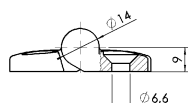

Application Application

1. **Désignation** Raccordement des panneaux ou des profilés aluminium
2. **Matériau** Ailes: Polyamide armé de fibre de verre
   Axe: Acier inoxydable
3. **Couleur** Noire (autres couleurs sur demande)
4. **Charge maxi.** 25 Nm
5. **Fixation** Par l'avant, avec vis à tête fraisée M6
6. **Conditionnement** 1 pièce

1. **Description** To connect panels or aluminum profiles
2. **Material** Wings: Fiberglass reinforced nylon
   Bolt: Stainless steel
3. **Color** Black (other Colors on request)
4. **Max. Load** 25 Nm
5. **Fastening** From the front, using M6 countersunk screws
6. **Pack Quantity** 1 piece

Charnière démontable 25 Detachable Hinge 25	Désignation Description	A1 [mm] A₁ [mm]	A2 [mm] A₂ [mm]	B1 [mm] B₁ [mm]	B2 [mm] B₂ [mm]	Ergots Locating Pins	Poids [g] Weight [g]	Pièce N° Part N°
gauche left 	25/25	15.0	15.0	26.0	26.0	sans without	31.0	FA-095K2525L00
	25/25	15.0	15.0	26.0	26.0	rainure 6 slot 6	31.0	FA-095K2525L06
	25/25	15.0	15.0	26.0	26.0	rainure 8 slot 8	31.0	FA-095K2525L08
	25/30	15.0	17.5	26.0	29.5	sans without	33.0	FA-095K2530L00
	25/35	15.0	20.0	26.0	35.5	sans without	35.0	FA-095K2535L00
	25/40	15.0	22.5	26.0	38.5	sans without	37.0	FA-095K2540L00
	25/45	15.0	25.0	26.0	43.5	sans without	38.0	FA-095K2545L00
	25/50	15.0	27.5	26.0	48.5	sans without	40.0	FA-095K2550L00
droite right 	25/60	15.0	32.5	26.0	57.5	sans without	43.0	FA-095K2560L00
	25/25	15.0	15.0	26.0	26.0	sans without	31.0	FA-095K2525R00
	25/25	15.0	15.0	26.0	26.0	rainure 6 slot 6	31.0	FA-095K2525R06
	25/25	15.0	15.0	26.0	26.0	rainure 8 slot 8	31.0	FA-095K2525R08
	25/30	15.0	17.5	26.0	29.5	sans without	33.0	FA-095K2530R00
	25/35	15.0	20.0	26.0	35.5	sans without	35.0	FA-095K2535R00
	25/40	15.0	22.5	26.0	38.5	sans without	37.0	FA-095K2540R00
	25/45	15.0	25.0	26.0	43.5	sans without	38.0	FA-095K2545R00
25/50	15.0	27.5	26.0	48.5	sans without	40.0	FA-095K2550R00	
25/60	15.0	32.5	26.0	57.5	sans without	43.0	FA-095K2560R00