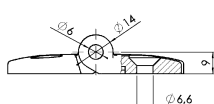

Charnières et pièces de fixation

- ↳ Charnières en plastique
- ↳ Charnière 35 en plastique
- ↳ Non-démontable

Hinges and Fittings

- ↳ Plastic Hinges
- ↳ Plastic Combi Hinge 35
- ↳ Non-detachable

Charnière 35 en plastique

Non-démontable

Plastic Combi Hinge 35

Non-detachable

Application Application

1. **Désignation** Raccordement des panneaux ou des profilés aluminium
2. **Matériau** Ailes: Polyamide armé de fibre de verre
   Axe: Acier inoxydable
3. **Couleur** Noire (autres couleurs sur demande)
4. **Charge maxi.** 35 Nm
5. **Fixation** Par l'avant, avec vis à tête fraisée M6
6. **Conditionnement** 1 pièce

1. **Description** To connect panels or aluminum profiles
2. **Material** Wings: Fiberglass reinforced nylon
   Bolt: Stainless steel
3. **Color** Black (other Colors on request)
4. **Max. Load** 35 Nm
5. **Fastening** From the front, using M6 countersunk screws
6. **Pack Quantity** 1 piece

Charnière 35 Hinge 35

non-démontable
non-detachable

Désignation Description	A1 [mm] A1 [mm]	A2 [mm] A2 [mm]	B1 [mm] B1 [mm]	B2 [mm] B2 [mm]	Ergots Locating Pins	Poids [g] Weight [g]	Pièce N° Part N°
35/35	20.0	20.0	35.5	35.5	sans without	40.0	FA-095K3535F00
35/35	20.0	20.0	35.5	35.5	rainure 8 slot 8	40.0	FA-095K3535F08
35/35	20.0	20.0	35.5	35.5	rainure 10 slot 10	40.0	FA-095K3535F10
35/25	20.0	15.0	35.5	26.0	sans without	36.0	FA-095K2535F00
35/30	20.0	17.5	35.5	29.5	sans without	37.0	FA-095K3035F00
35/40	20.0	22.5	35.5	38.5	sans without	41.0	FA-095K3540F00
35/45	20.0	25.0	35.5	43.5	sans without	42.0	FA-095K3545F00
35/50	20.0	27.5	35.5	48.5	sans without	44.0	FA-095K3550F00
35/60	20.0	32.5	35.5	57.5	sans without	47.0	FA-095K3560F00

Ergots de centrage pour systèmes de profilés en aluminium

Toutes ces charnières sont disponibles avec ergots pour rainures de profilés en aluminium.
Pour tout renseignement veuillez nous contacter au **04 78 06 28 77**