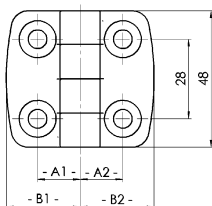

Charnière 25 en plastique

Non-démontable