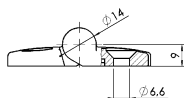

Application Application

1. **Désignation** Raccordement des panneaux ou des profilés aluminium
2. **Matériau** Ailes: Polyamide armé de fibre de verre
   Axe: Acier inoxydable
3. **Couleur** Noire (autres couleurs sur demande)
4. **Charge maxi.** 25 Nm
5. **Fixation** Par l'avant, avec vis à tête fraisée M6
6. **Conditionnement** 1 pièce

1. **Description** To connect panels or aluminum profiles
2. **Material** Wings: Fiberglass reinforced nylon
   Bolt: Stainless steel
3. **Color** Black (other Colors on request)
4. **Max. Load** 25 Nm
5. **Fastening** From the front, using M6 countersunk screws
6. **Pack Quantity** 1 piece

Charnière démontable 30 Detachable Hinge 30	Désignation Description	A1 [mm]	A2 [mm]	B1 [mm]	B2 [mm]	Ergots Locating Pins	Poids [g] Weight [g]	Pièce N° Part N°
		A1 [mm]	A2 [mm]	B1 [mm]	B2 [mm]			
gauche left 	30/30	17.5	17.5	29.5	29.5	sans without	34.0	FA-095K3030L00
	30/30	17.5	17.5	29.5	29.5	rainure 6 slot 6	34.0	FA-095K3030L06
	30/30	17.5	17.5	29.5	29.5	rainure 8 slot 8	34.0	FA-095K3030L08
	30/25	17.5	15.0	29.5	26.0	sans without	33.0	FA-095K2530L00
	30/35	17.5	20.0	29.5	33.5	sans without	36.0	FA-095K3035L00
	30/40	17.5	22.5	29.5	38.5	sans without	38.0	FA-095K3040L00
	30/45	17.5	25.0	29.5	43.5	sans without	40.0	FA-095K3045L00
	30/50	17.5	27.5	29.5	48.5	sans without	41.0	FA-095K3050L00
droite right 	30/60	17.5	32.5	29.5	57.5	sans without	45.0	FA-095K3060L00
	30/30	17.5	17.5	29.5	29.5	sans without	34.0	FA-095K3030R00
	30/30	17.5	17.5	29.5	29.5	rainure 6 slot 6	34.0	FA-095K3030R06
	30/30	17.5	17.5	29.5	29.5	rainure 8 slot 8	34.0	FA-095K3030R08
	30/25	17.5	15.0	29.5	26.0	sans without	33.0	FA-095K2530R00
	30/35	17.5	20.0	29.5	33.5	sans without	36.0	FA-095K3035R00
	30/40	17.5	22.5	29.5	38.5	sans without	38.0	FA-095K3040R00
	30/45	17.5	25.0	29.5	43.5	sans without	40.0	FA-095K3045R00
30/50	17.5	27.5	29.5	48.5	sans without	41.0	FA-095K3050R00	
30/60	17.5	32.5	29.5	57.5	sans without	45.0	FA-095K3060R00