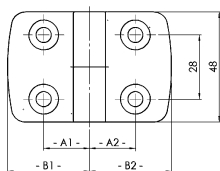

Application Application

Désignation Raccordement des panneaux ou des profilés aluminium
Matériau Ailes: Polyamide armé de fibre de verre
Axe: Acier inoxydable
Couleur Noire (autres couleurs sur demande)
Charge maxi. 35 Nm
Fixation Par l'avant, avec vis à tête fraisée M6
Conditionnement 1 pièce

Description To connect panels or aluminum profiles
Material Wings: Fiberglass reinforced nylon
Bolt: Stainless steel
Color Black (other Colors on request)
Max. Load 35 Nm
Fastening From the front, using M6 countersunk screws
Pack Quantity 1 piece

Charnière démontable 35
Detachable Hinge 35

	Désignation	A1 [mm]	A2 [mm]	B1 [mm]	B2 [mm]	Ergots	Poids [g]	Pièce N°
	Description	A1 [mm]	A2 [mm]	B1 [mm]	B2 [mm]	Locating Pins	Weight [g]	Part N°
gauche <i>left</i>	35/35	20.0	20.0	35.5	35.5	sans <i>without</i>	38.0	FA-095K3535L00
	35/35	20.0	20.0	35.5	35.5	rainure 8 <i>slot 8</i>	38.0	FA-095K3535L08
	35/35	20.0	20.0	35.5	35.5	rainure 10 <i>slot 10</i>	38.0	FA-095K3535L10
	35/25	20.0	15.0	35.5	26.0	sans <i>without</i>	34.0	FA-095K2535L00
	35/30	20.0	17.5	35.5	29.5	sans <i>without</i>	36.0	FA-095K3035L00
	35/40	20.0	22.5	35.5	38.5	sans <i>without</i>	40.0	FA-095K3540L00
	35/45	20.0	25.0	35.5	43.5	sans <i>without</i>	42.0	FA-095K3545L00
	35/50	20.0	27.5	35.5	48.5	sans <i>without</i>	43.0	FA-095K3550L00
droite <i>right</i>	35/60	20.0	32.5	35.5	57.5	sans <i>without</i>	47.0	FA-095K3560L00
	35/35	20.0	20.0	35.5	35.5	sans <i>without</i>	38.0	FA-095K3535R00
	35/35	20.0	20.0	35.5	35.5	rainure 8 <i>slot 8</i>	38.0	FA-095K3535R08
	35/35	20.0	20.0	35.5	35.5	rainure 10 <i>slot 10</i>	38.0	FA-095K3535R10
	35/25	20.0	15.0	35.5	26.0	sans <i>without</i>	34.0	FA-095K2535R00
	35/30	20.0	17.5	35.5	29.5	sans <i>without</i>	36.0	FA-095K3035R00
	35/40	20.0	22.5	35.5	38.5	sans <i>without</i>	40.0	FA-095K3540R00
	35/45	20.0	25.0	35.5	43.5	sans <i>without</i>	42.0	FA-095K3545R00
35/50	20.0	27.5	35.5	48.5	sans <i>without</i>	43.0	FA-095K3550R00	
35/60	20.0	32.5	35.5	57.5	sans <i>without</i>	47.0	FA-095K3560R00	

Ergots de centrage pour systèmes de profilés en aluminium
Toutes ces charnières sont disponibles avec ergots pour rainures de profilés en aluminium.
Pour tout renseignement veuillez nous contacter au **04 78 06 28 77**

Locating pins for aluminum profile systems
All these hinges are available with locating pins for the slots of aluminum profiles.
Please ask: **04 78 06 28 77**