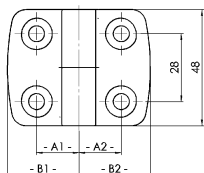

Application Application

1. **Désignation** Raccordement des panneaux ou des profilés aluminium
2. **Matériau** Ailes: Polyamide armé de fibre de verre
   Axe: Acier inoxydable
3. **Couleur** Noire (autres couleurs sur demande)
4. **Charge maxi.** 25 Nm
5. **Fixation** Par l'avant, avec vis à tête fraisée M6
6. **Conditionnement** 1 pièce

1. **Description** To connect panels or aluminum profiles
2. **Material** Wings: Fiberglass reinforced nylon
   Bolt: Stainless steel
3. **Color** Black (other Colors on request)
4. **Max. Load** 25 Nm
5. **Fastening** From the front, using M6 countersunk screws
6. **Pack Quantity** 1 piece

Charnière démontable 30 Detachable Hinge 30	Désignation Description	A1 [mm]	A2 [mm]	B1 [mm]	B2 [mm]	Ergots Locating Pins	Poids [g] Weight [g]	Pièce N° Part N°
		A1 [mm]	A2 [mm]	B1 [mm]	B2 [mm]			
gauche left 	30/30	17.5	17.5	29.5	29.5	sans without	34.0	FA-095K3030L00
	30/30	17.5	17.5	29.5	29.5	rainure 6 slot 6	34.0	FA-095K3030L06
	30/30	17.5	17.5	29.5	29.5	rainure 8 slot 8	34.0	FA-095K3030L08
	30/25	17.5	15.0	29.5	26.0	sans without	33.0	FA-095K2530L00
	30/35	17.5	20.0	29.5	33.5	sans without	36.0	FA-095K3035L00
	30/40	17.5	22.5	29.5	38.5	sans without	38.0	FA-095K3040L00
	30/45	17.5	25.0	29.5	43.5	sans without	40.0	FA-095K3045L00
	30/50	17.5	27.5	29.5	48.5	sans without	41.0	FA-095K3050L00
droite right 	30/60	17.5	32.5	29.5	57.5	sans without	45.0	FA-095K3060L00
	30/30	17.5	17.5	29.5	29.5	sans without	34.0	FA-095K3030R00
	30/30	17.5	17.5	29.5	29.5	rainure 6 slot 6	34.0	FA-095K3030R06
	30/30	17.5	17.5	29.5	29.5	rainure 8 slot 8	34.0	FA-095K3030R08
	30/25	17.5	15.0	29.5	26.0	sans without	33.0	FA-095K2530R00
	30/35	17.5	20.0	29.5	33.5	sans without	36.0	FA-095K3035R00
	30/40	17.5	22.5	29.5	38.5	sans without	38.0	FA-095K3040R00
	30/45	17.5	25.0	29.5	43.5	sans without	40.0	FA-095K3045R00
30/50	17.5	27.5	29.5	48.5	sans without	41.0	FA-095K3050R00	
30/60	17.5	32.5	29.5	57.5	sans without	45.0	FA-095K3060R00	

Ergots de centrage pour systèmes de profilés en aluminium

Toutes ces charnières sont disponibles avec ergots pour rainures de profilés en aluminium.
Pour tout renseignement veuillez nous contacter au **04 78 06 28 77**

Locating pins for aluminum profile systems

All these hinges are available with locating pins for the slots of aluminum profiles.
Please ask: **04 78 06 28 77**