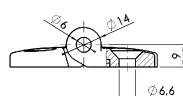

Application Application

1. **Désignation** Raccordement des panneaux ou des profilés aluminium
2. **Matériau** Ailes: Polyamide armé de fibre de verre
   Axe: Acier inoxydable
3. **Couleur** Noire (autres couleurs sur demande)
4. **Charge maxi.** 30 Nm
5. **Fixation** Par l'avant, avec vis à tête fraisée M6
6. **Conditionnement** 1 pièce

1. **Description** To connect panels or aluminum profiles
2. **Material** Wings: Fiberglass reinforced nylon
   Bolt: Stainless steel
3. **Color** Black (other Colors on request)
4. **Max. Load** 30 Nm
5. **Fastening** From the front, using M6 countersunk screws
6. **Pack Quantity** 1 piece