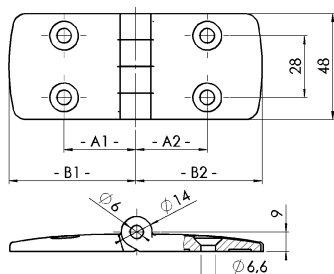

Charnières et pièces de fixation

- ↳ Charnières en plastique
- ↳ Charnière 60 en plastique
- ↳ Non-démontable

Hinges and Fittings

- ↳ Plastic Hinges
- ↳ Plastic Combi Hinge 60
- ↳ Non-detachable

Charnière 60 en plastique

Non-démontable