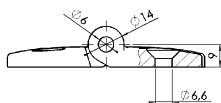

Charnière 40 en plastique

Non-démontable