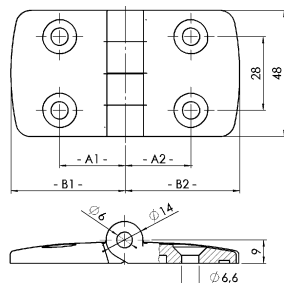

Charnière 45 en plastique

Non-démontable

Plastic Combi Hinge 45

Non-detachable