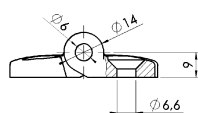

Charnière 25 en plastique

Non-démontable