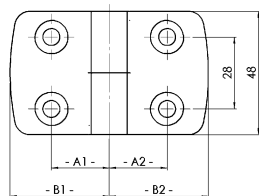

Charnière 40 en plastique

Démontable

Plastic Combi Hinge 40

Detachable

Application Application

Désignation Raccordement des panneaux ou des profilés aluminium
Matériau Ailes: Polyamide armé de fibre de verre
Axe: Acier inoxydable
Couleur Noire (autres couleurs sur demande)
Charge maxi. 35 Nm
Fixation Par l'avant, avec vis à tête fraisée M6
Conditionnement 1 pièce

Description To connect panels or aluminum profiles
Material Wings: Fiberglass reinforced nylon
Bolt: Stainless steel
Color Black (other Colors on request)
Max. Load 35 Nm
Fastening From the front, using M6 countersunk screws
Pack Quantity 1 piece

Charnière démontable 40 Detachable Hinge 40	Désignation Description	A1 [mm] A1 [mm]	A2 [mm] A2 [mm]	B1 [mm] B1 [mm]	B2 [mm] B2 [mm]	Ergots Locating Pins	Poids [g] Weight [g]	Pièce N° Part N°
gauche left 	40/40	22.5	22.5	38.5	38.5	sans without	42.0	FA-095K4040L00
	40/40	22.5	22.5	38.5	38.5	rainure 8 slot 8	42.0	FA-095K4040L08
	40/40	22.5	22.5	38.5	38.5	rainure 10 slot 10	42.0	FA-095K4040L10
	40/25	22.5	15.0	38.5	26.0	sans without	37.0	FA-095K2540L00
	40/30	22.5	17.5	38.5	29.5	sans without	38.0	FA-095K3040L00
	40/35	22.5	20.0	38.5	35.5	sans without	40.0	FA-095K3540L00
	40/45	22.5	25.0	38.5	43.5	sans without	43.0	FA-095K4045L00
	40/50	22.5	27.5	38.5	48.5	sans without	45.0	FA-095K4050L00
droite right 	40/40	22.5	22.5	38.5	38.5	sans without	42.0	FA-095K4040R00
	40/40	22.5	22.5	38.5	38.5	rainure 8 slot 8	42.0	FA-095K4040R08
	40/40	22.5	22.5	38.5	38.5	rainure 10 slot 10	42.0	FA-095K4040R10
	40/25	22.5	15.0	38.5	26.0	sans without	37.0	FA-095K2540R00
	40/30	22.5	17.5	38.5	29.5	sans without	38.0	FA-095K3040R00
	40/35	22.5	20.0	38.5	35.5	sans without	40.0	FA-095K3540R00
	40/45	22.5	25.0	38.5	43.5	sans without	43.0	FA-095K4045R00
	40/50	22.5	27.5	38.5	48.5	sans without	45.0	FA-095K4050R00
40/60	22.5	32.5	38.5	57.5	sans without	49.0	FA-095K4060R00	

Ergots de centrage pour systèmes de profilés en aluminium
Toutes ces charnières sont disponibles avec ergots pour rainures de profilés en aluminium.
Pour tout renseignement veuillez nous contacter au
04 78 06 28 77

Locating pins for aluminum profile systems
All these hinges are available with locating pins for the slots of aluminum profiles.
Please ask: **04 78 06 28 77**