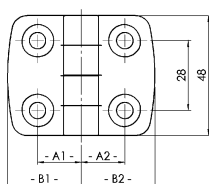

Application Application

1. **Désignation** Raccordement des panneaux ou des profilés aluminium
2. **Matériau** Ailes: Polyamide armé de fibre de verre
   Axe: Acier inoxydable
3. **Couleur** Noire (autres couleurs sur demande)
4. **Charge maxi.** 30 Nm
5. **Fixation** Par l'avant, avec vis à tête fraisée M6
6. **Conditionnement** 1 pièce

1. **Description** To connect panels or aluminum profiles
2. **Material** Wings: Fiberglass reinforced nylon
   Bolt: Stainless steel
3. **Color** Black (other Colors on request)
4. **Max. Load** 30 Nm
5. **Fastening** From the front, using M6 countersunk screws
6. **Pack Quantity** 1 piece

**Charnière 30
Hinge 30**

non-démontable
non-detachable

Désignation Description	A1 [mm] A1 [mm]	A2 [mm] A2 [mm]	B1 [mm] B1 [mm]	B2 [mm] B2 [mm]	Ergots Locating Pins	Poids [g] Weight [g]	Pièce N° Part N°
30/30	17.5	17.5	29.5	29.5	sans without	36.0	FA-095K3030F00
30/30	17.5	17.5	29.5	29.5	rainure 6 slot 6	36.0	FA-095K3030F06
30/30	17.5	17.5	29.5	29.5	rainure 8 slot 8	36.0	FA-095K3030F08
30/25	17.5	15.0	29.5	26.0	sans without	34.0	FA-095K2530F00
30/35	17.5	20.0	29.5	33.5	sans without	37.0	FA-095K3035F00
30/40	17.5	22.5	29.5	38.5	sans without	39.0	FA-095K3040F00
30/45	17.5	25.0	29.5	43.5	sans without	41.0	FA-095K3045F00
30/50	17.5	27.5	29.5	48.5	sans without	43.0	FA-095K3050F00
30/60	17.5	32.5	29.5	57.5	sans without	46.0	FA-095K3060F00

Ergots de centrage pour systèmes de profilés en aluminium

Toutes ces charnières sont disponibles avec ergots pour rainures de profilés en aluminium.
Pour tout renseignement veuillez nous contacter au **04 78 06 28 77**

Locating pins for aluminum profile systems

All these hinges are available with locating pins for the slots of aluminum profiles.
Please ask: **04 78 06 28 77**