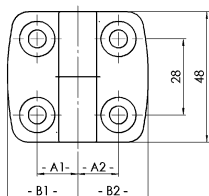

Application Application

1. **Désignation** Raccordement des panneaux ou des profilés aluminium
2. **Matériau** Ailes: Polyamide armé de fibre de verre
   Axe: Acier inoxydable
3. **Couleur** Noire (autres couleurs sur demande)
4. **Charge maxi.** 25 Nm
5. **Fixation** Par l'avant, avec vis à tête fraisée M6
6. **Conditionnement** 1 pièce

1. **Description** To connect panels or aluminum profiles
2. **Material** Wings: Fiberglass reinforced nylon
   Bolt: Stainless steel
3. **Color** Black (other Colors on request)
4. **Max. Load** 25 Nm
5. **Fastening** From the front, using M6 countersunk screws
6. **Pack Quantity** 1 piece

Charnière démontable 25 Detachable Hinge 25	Désignation Description	A1 [mm] A₁ [mm]	A2 [mm] A₂ [mm]	B1 [mm] B₁ [mm]	B2 [mm] B₂ [mm]	Ergots Locating Pins	Poids [g] Weight [g]	Pièce N° Part N°
gauche left 	25/25	15.0	15.0	26.0	26.0	sans without	31.0	FA-095K2525L00
	25/25	15.0	15.0	26.0	26.0	rainure 6 slot 6	31.0	FA-095K2525L06
	25/25	15.0	15.0	26.0	26.0	rainure 8 slot 8	31.0	FA-095K2525L08
	25/30	15.0	17.5	26.0	29.5	sans without	33.0	FA-095K2530L00
	25/35	15.0	20.0	26.0	35.5	sans without	35.0	FA-095K2535L00
	25/40	15.0	22.5	26.0	38.5	sans without	37.0	FA-095K2540L00
	25/45	15.0	25.0	26.0	43.5	sans without	38.0	FA-095K2545L00
	25/50	15.0	27.5	26.0	48.5	sans without	40.0	FA-095K2550L00
droite right 	25/60	15.0	32.5	26.0	57.5	sans without	43.0	FA-095K2560L00
	25/25	15.0	15.0	26.0	26.0	sans without	31.0	FA-095K2525R00
	25/25	15.0	15.0	26.0	26.0	rainure 6 slot 6	31.0	FA-095K2525R06
	25/25	15.0	15.0	26.0	26.0	rainure 8 slot 8	31.0	FA-095K2525R08
	25/30	15.0	17.5	26.0	29.5	sans without	33.0	FA-095K2530R00
	25/35	15.0	20.0	26.0	35.5	sans without	35.0	FA-095K2535R00
	25/40	15.0	22.5	26.0	38.5	sans without	37.0	FA-095K2540R00
	25/45	15.0	25.0	26.0	43.5	sans without	38.0	FA-095K2545R00
25/50	15.0	27.5	26.0	48.5	sans without	40.0	FA-095K2550R00	
25/60	15.0	32.5	26.0	57.5	sans without	43.0	FA-095K2560R00	

Ergots de centrage pour systèmes de profilés en aluminium

Toutes ces charnières sont disponibles avec ergots pour rainures de profilés en aluminium.
Pour tout renseignement veuillez nous contacter au **04 78 06 28 77**

Locating pins for aluminum profile systems

All these hinges are available with locating pins for the slots of aluminum profiles.
Please ask: **04 78 06 28 77**