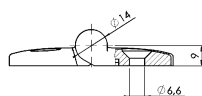

Application Application

Désignation Raccordement des panneaux ou des profilés aluminium
Matériau Ailes: Polyamide armé de fibre de verre
Axe: Acier inoxydable
Couleur Noire (autres couleurs sur demande)
Charge maxi. 35 Nm
Fixation Par l'avant, avec vis à tête fraisée M6
Conditionnement 1 pièce

Description To connect panels or aluminum profiles
Material Wings: Fiberglass reinforced nylon
Bolt: Stainless steel
Color Black (other Colors on request)
Max. Load 35 Nm
Fastening From the front, using M6 countersunk screws
Pack Quantity 1 piece

Charnière démontable 35
Detachable Hinge 35

	Désignation	A1 [mm]	A2 [mm]	B1 [mm]	B2 [mm]	Ergots	Poids [g]	Pièce N°
	Description	A1 [mm]	A2 [mm]	B1 [mm]	B2 [mm]	Locating Pins	Weight [g]	Part N°
gauche <i>left</i>	35/35	20.0	20.0	35.5	35.5	sans <i>without</i>	38.0	FA-095K3535L00
	35/35	20.0	20.0	35.5	35.5	rainure 8 <i>slot 8</i>	38.0	FA-095K3535L08
	35/35	20.0	20.0	35.5	35.5	rainure 10 <i>slot 10</i>	38.0	FA-095K3535L10
	35/25	20.0	15.0	35.5	26.0	sans <i>without</i>	34.0	FA-095K2535L00
	35/30	20.0	17.5	35.5	29.5	sans <i>without</i>	36.0	FA-095K3035L00
	35/40	20.0	22.5	35.5	38.5	sans <i>without</i>	40.0	FA-095K3540L00
	35/45	20.0	25.0	35.5	43.5	sans <i>without</i>	42.0	FA-095K3545L00
	35/50	20.0	27.5	35.5	48.5	sans <i>without</i>	43.0	FA-095K3550L00
droite <i>right</i>	35/60	20.0	32.5	35.5	57.5	sans <i>without</i>	47.0	FA-095K3560L00
	35/35	20.0	20.0	35.5	35.5	sans <i>without</i>	38.0	FA-095K3535R00
	35/35	20.0	20.0	35.5	35.5	rainure 8 <i>slot 8</i>	38.0	FA-095K3535R08
	35/35	20.0	20.0	35.5	35.5	rainure 10 <i>slot 10</i>	38.0	FA-095K3535R10
	35/25	20.0	15.0	35.5	26.0	sans <i>without</i>	34.0	FA-095K2535R00
	35/30	20.0	17.5	35.5	29.5	sans <i>without</i>	36.0	FA-095K3035R00
	35/40	20.0	22.5	35.5	38.5	sans <i>without</i>	40.0	FA-095K3540R00
	35/45	20.0	25.0	35.5	43.5	sans <i>without</i>	42.0	FA-095K3545R00
35/50	20.0	27.5	35.5	48.5	sans <i>without</i>	43.0	FA-095K3550R00	
35/60	20.0	32.5	35.5	57.5	sans <i>without</i>	47.0	FA-095K3560R00